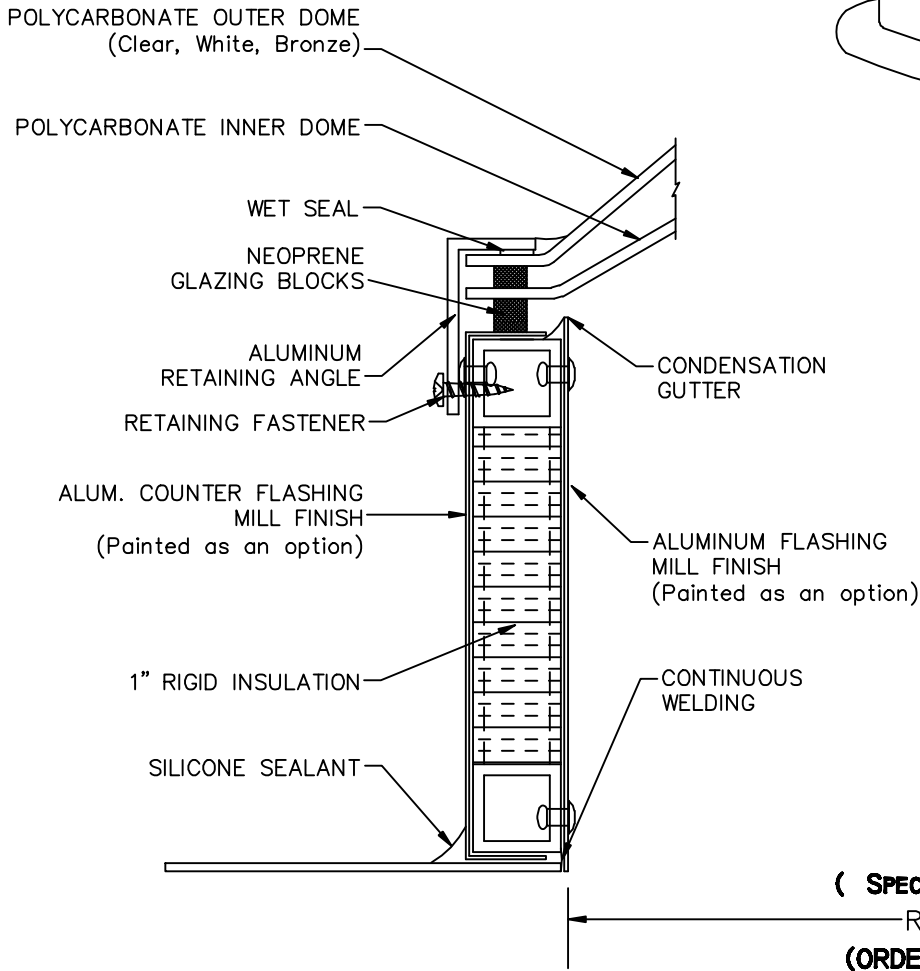

**CIRCULAR SKYLIGHT  
DECK MOUNT**

**CUSTOM SIZES AVAILABLE**

- MADE TO YOUR SPECIFICATION  
3' TO 8' DIAMETER
- INSULATED SELF CURB HIGH:  
4", 6", 9", OR 12"

( SPECIFY ) DIAMETER  
ROUGH OPENING  
( ORDER DIMENSIONS )

**ROUND SELF-FLASHING-POLYCARBONATE SKYLIGHT - SPECIFICATION:**

Round Self Flashing-Polycarbonate, as manufactured by ORCA Manufacturing, Inc., Model R-SFP - 9" ISC shall be of double wall construction of corrosion resistant aluminum welded at top and bottom, with sealed insulated double acrylic domes (Clear over Clear standard, White or Bronze tints available as an option). Units shall have a 3" mounting flange for installation to roof deck

<b>R-SFP-9ISC</b>					
Model	Diameter (R.O.)	Glazing	Finish	Quantity	Project

**TITLE: ROUND - SELF FLASHING POLYCARBONATE -  
INSULATED SELF CURB**

Rev. Date	April 16, 2012	Sheet: <b>1 OF 1</b>
Drawn By	AP	
Rev. By	CRH	Dwg No. R-SFP-ISC 041612
Engineer:	AP	